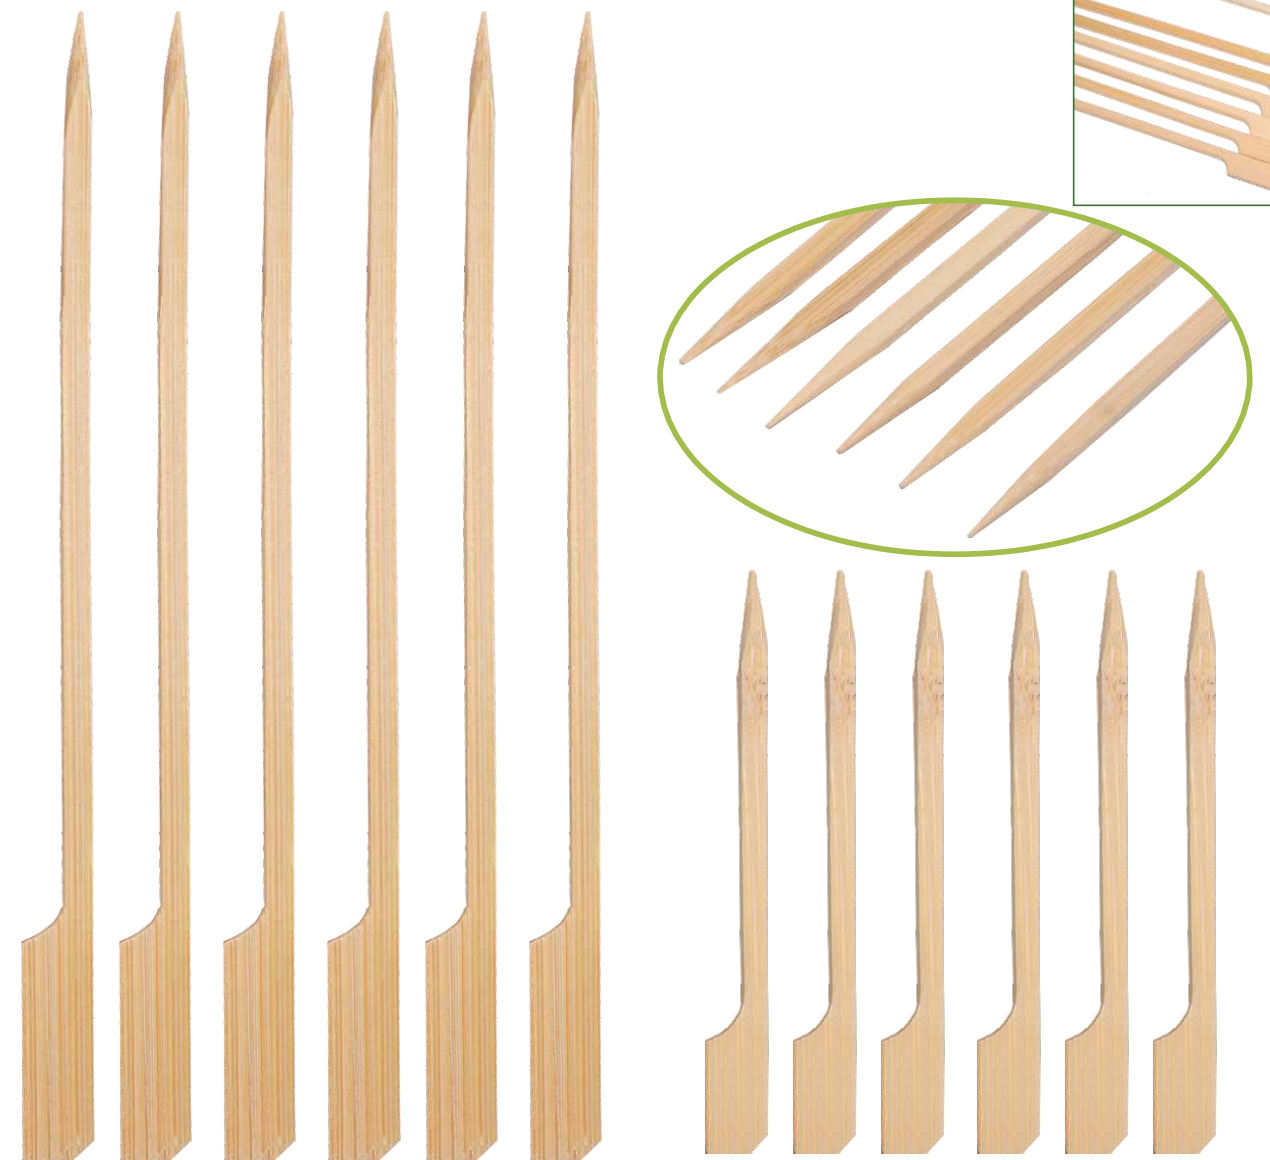

BH-008

可按客户要求，订造其他尺寸 other sizes all available uponrequest | 15